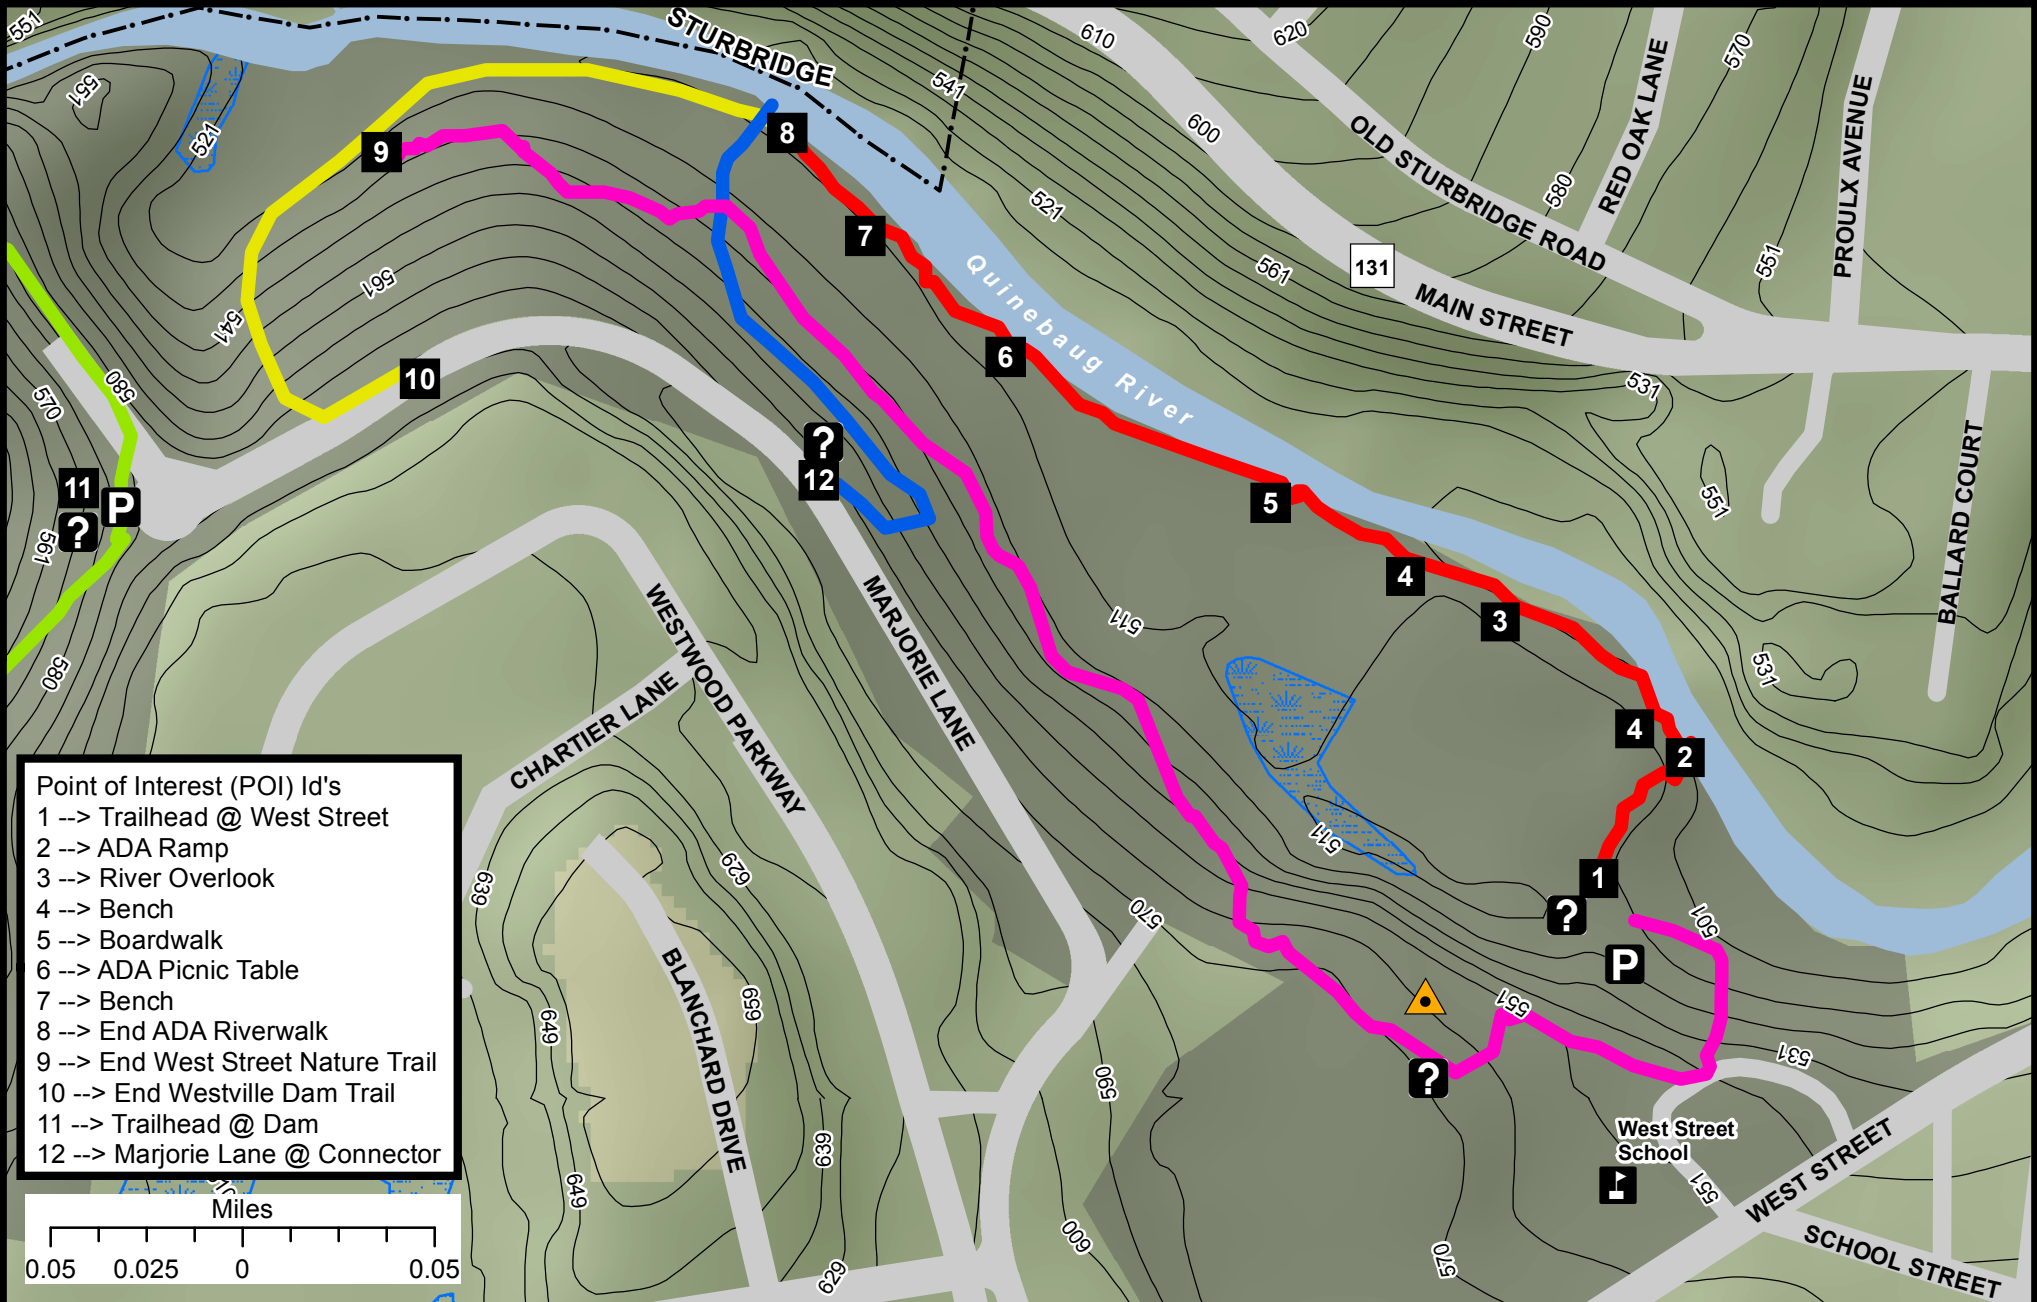

LEGEND

ADA River Walk
West St. Nature Trail

Connector Trail
Westville Dam Trail

Westville Community Loop Trail

?

POI
Kiosk

P

Parking

▲

Tennis Courts

Produced by the
CMRPC
Central Massachusetts Regional Planning Commission
One Mercantile Street, Suite 520
Worcester, MA 01608

- Point of Interest (POI) Id's
- 1 --> Trailhead @ West Street
 - 2 --> ADA Ramp
 - 3 --> River Overlook
 - 4 --> Bench
 - 5 --> Boardwalk
 - 6 --> ADA Picnic Table
 - 7 --> Bench
 - 8 --> End ADA Riverwalk
 - 9 --> End West Street Nature Trail
 - 10 --> End Westville Dam Trail
 - 11 --> Trailhead @ Dam
 - 12 --> Marjorie Lane @ Connector